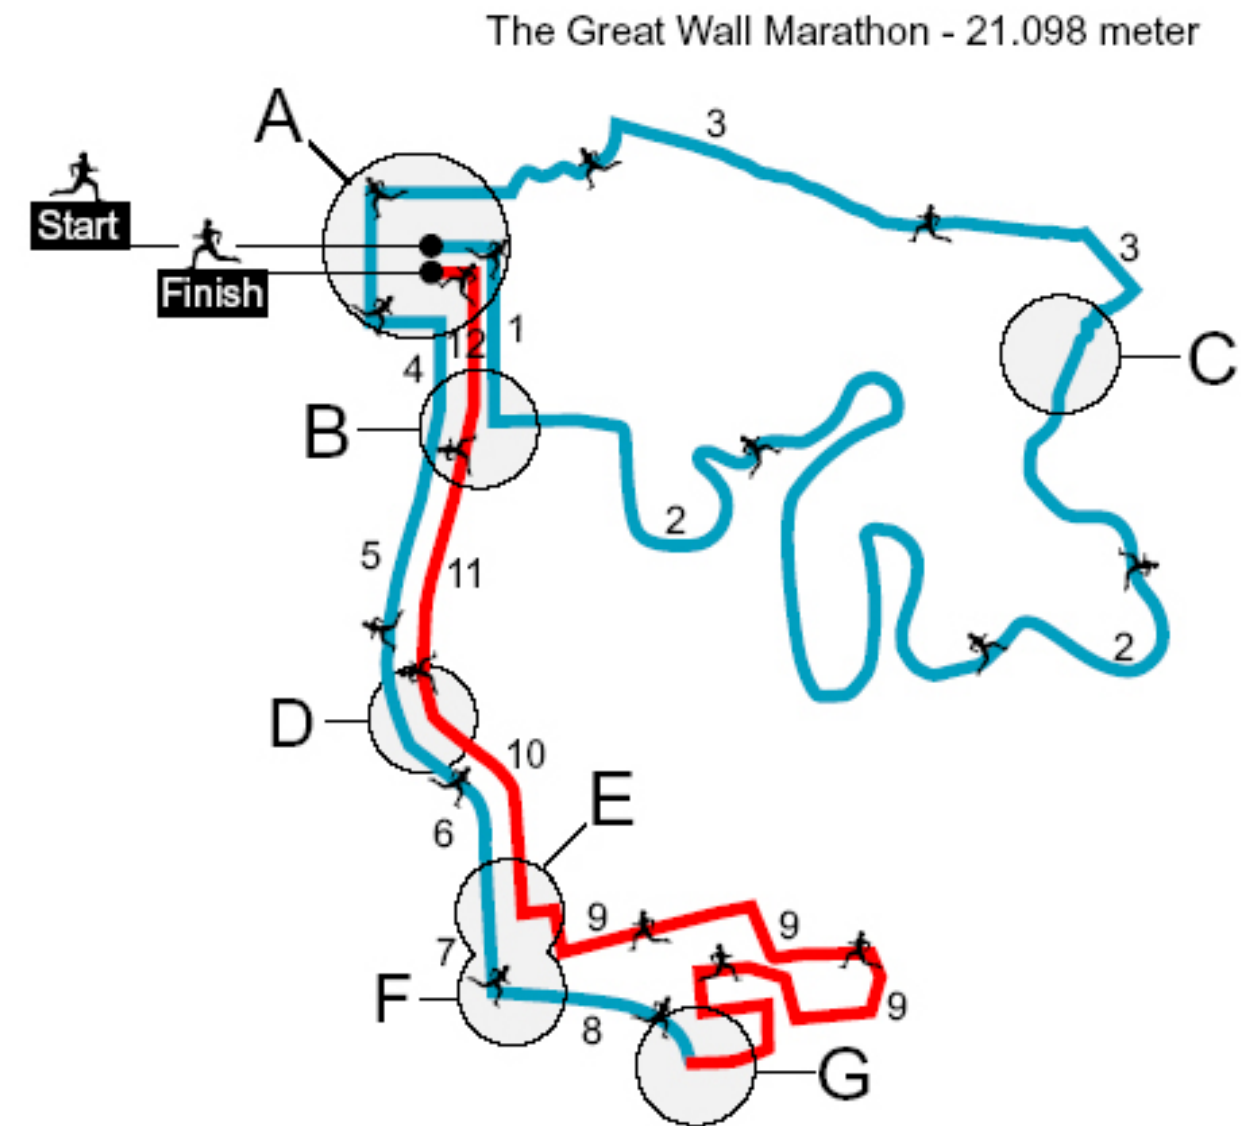

The Great Wall Marathon

Section 1 - 24

1 (A-B):	800m	800m
2 (B-C):	4.500m	5.300m
3 (C-A):	3.200m	8.500m
4 (A-B):	800m	9.300m
5 (B-D):	2.625m	11.925m
6 (D-E):	935m	12.860m
7 (E-F):	440m	13.300m
8 (F-G):	400m	13.700m
9 (G-H):	2.000m	15.700m
10 (H-I):	370m	16.070m
11 (I-J):	1.900m	17.970m
12&13(J-K):	2.760m	20.730m
14 (K-L):	3.000m	23.730m
15&16(L-M):	2.500m	26.230m
17 (M-N):	1.330m	27.560m
18 (N-E):	2.600m	30.160m
19 (E-D):	935m	31.095m
20 (D-B):	2.625m	33.720m
21 (B-A):	800m	34.520m
22 (A-C):	2.375m	36.895m
23 (C-B):	4.500m	41.395m
24 (B-A):	800m	42.195m
Total distance: 42.195m		

Section 1 - 12

1 (A-B):	800m	800m
2 (B-C):	4.500m	5.300m
3 (C-A):	3.200m	8.500m
4 (A-B):	800m	9.300m
5 (B-D):	2.625m	11.925m
6 (D-E):	935m	12.860m
7 (E-F):	440m	13.300m
8 (F-G):	400m	13.700m
9 (G-E):	3.038m	16.738m
10 (E-D):	935m	17.673m
11 (D-B):	2.625m	20.298m
12 (B-A):	800m	21.098m
Total distance: 21.098m		

Section 1-4

A-A	1.500m	1.500m
A-C	3.200m	4.700m
C-B	4.500m	9.200m
B-A	800m	10.000m
Total distance 10.000m		

Section 1 - 3

1 (-C):	1.100m	1.100m
2 (C-A):	3.200m	4.300m
3 (A-A):	700m	5.000m
Total distance: 5.000m		