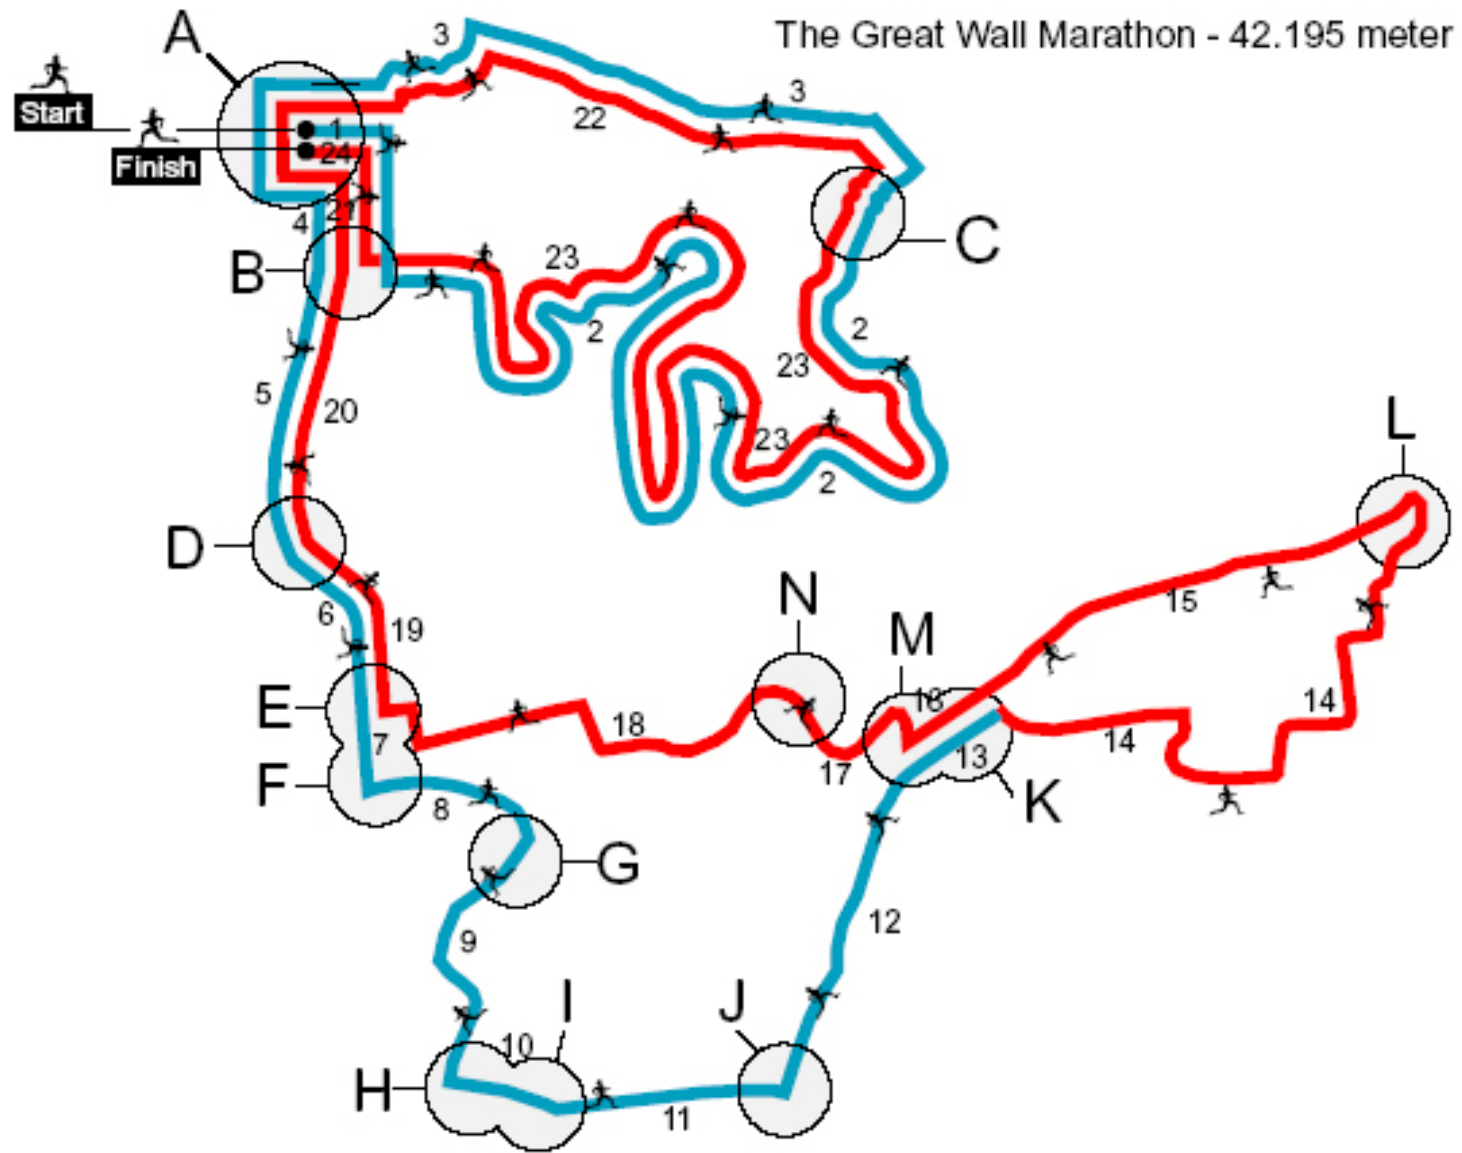

The Great Wall Marathon

Section 1 - 24

1 (A-B):	800m	800m
2 (B-C):	4.500m	5.300m
3 (C-A):	3.200m	8.500m
4 (A-B):	800m	9.300m
5 (B-D):	2.625m	11.925m
6 (D-E):	935m	12.860m
7 (E-F):	440m	13.300m
8 (F-G):	400m	13.700m
9 (G-H):	2.000m	15.700m
10 (H-I):	370m	16.070m
11 (I-J):	1.900m	17.970m
12&13(J-K):	2.760m	20.730m
14 (K-L):	3.000m	23.730m
15&16(L-M):	2.500m	26.230m
17 (M-N):	1.330m	27.560m
18 (N-E):	2.600m	30.160m
19 (E-D):	935m	31.095m
20 (D-B):	2.625m	33.720m
21 (B-A):	800m	34.520m
22 (A-C):	2.375m	36.895m
23 (C-B):	4.500m	41.395m
24 (B-A):	800m	42.195m
Total distance: 42.195m		

Section 1 - 12

1 (A-B):	800m	800m
2 (B-C):	4.500m	5.300m
3 (C-A):	3.200m	8.500m
4 (A-B):	800m	9.300m
5 (B-D):	2.625m	11.925m
6 (D-E):	935m	12.860m
7 (E-F):	440m	13.300m
8 (F-G):	400m	13.700m
9 (G-E):	3.038m	16.738m
10 (E-D):	935m	17.673m
11 (D-B):	2.625m	20.298m
12 (B-A):	800m	21.098m
Total distance: 21.098m		

Section 1-4

A-A	1.500m	1.500m
A-C	3.200m	4.700m
C-B	4.500m	9.200m
B-A	800m	10.000m
Total distance 10.000m		

Section 1 - 3

1 (-C):	1.100m	1.100m
2 (C-A):	3.200m	4.300m
3 (A-A):	700m	5.000m
Total distance: 5.000m		