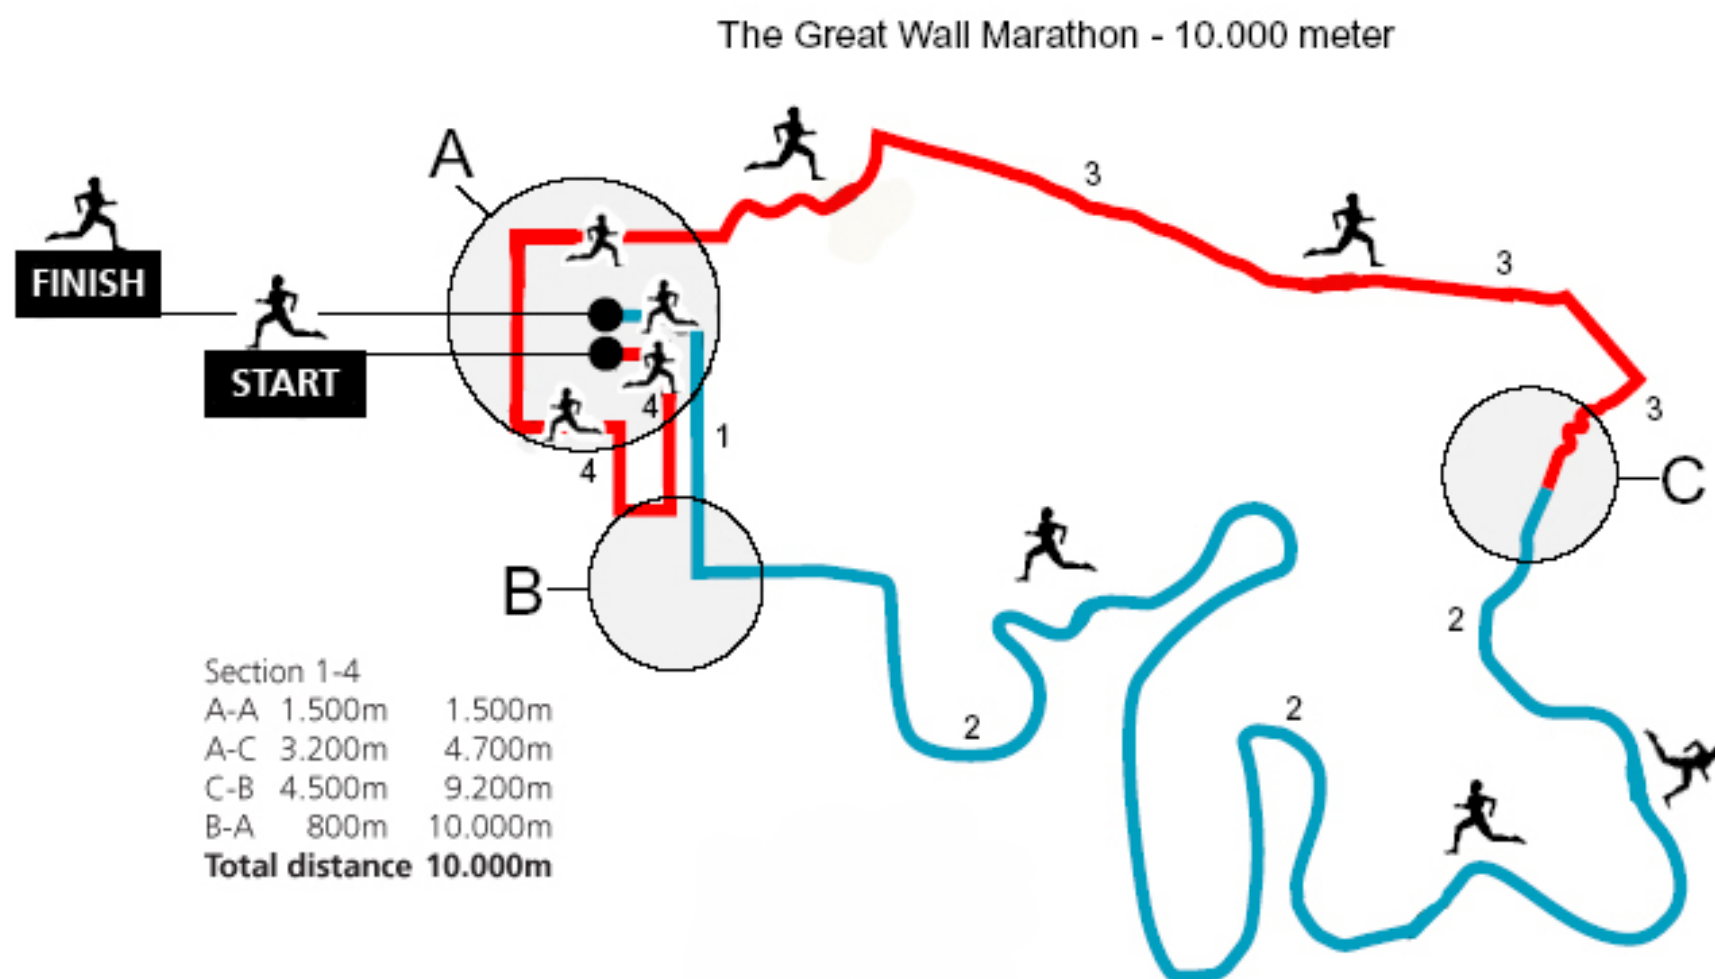

The Great Wall Marathon

Section 1 - 24

1 (A-B):	800m	800m
2 (B-C):	4.500m	5.300m
3 (C-A):	3.200m	8.500m
4 (A-B):	800m	9.300m
5 (B-D):	2.625m	11.925m
6 (D-E):	935m	12.860m
7 (E-F):	440m	13.300m
8 (F-G):	400m	13.700m
9 (G-H):	2.000m	15.700m
10 (H-I):	370m	16.070m
11 (I-J):	1.900m	17.970m
12&13(J-K):	2.760m	20.730m
14 (K-L):	3.000m	23.730m
15&16(L-M):	2.500m	26.230m
17 (M-N):	1.330m	27.560m
18 (N-E):	2.600m	30.160m
19 (E-D):	935m	31.095m
20 (D-B):	2.625m	33.720m
21 (B-A):	800m	34.520m
22 (A-C):	2.375m	36.895m
23 (C-B):	4.500m	41.395m
24 (B-A):	800m	42.195m
Total distance: 42.195m		

Section 1 - 12

1 (A-B):	800m	800m
2 (B-C):	4.500m	5.300m
3 (C-A):	3.200m	8.500m
4 (A-B):	800m	9.300m
5 (B-D):	2.625m	11.925m
6 (D-E):	935m	12.860m
7 (E-F):	440m	13.300m
8 (F-G):	400m	13.700m
9 (G-E):	3.038m	16.738m
10 (E-D):	935m	17.673m
11 (D-B):	2.625m	20.298m
12 (B-A):	800m	21.098m
Total distance: 21.098m		

Section 1-4

A-A	1.500m	1.500m
A-C	3.200m	4.700m
C-B	4.500m	9.200m
B-A	800m	10.000m
Total distance 10.000m		

Section 1 - 3

1 (-C):	1.100m	1.100m
2 (C-A):	3.200m	4.300m
3 (A-A):	700m	5.000m
Total distance: 5.000m		