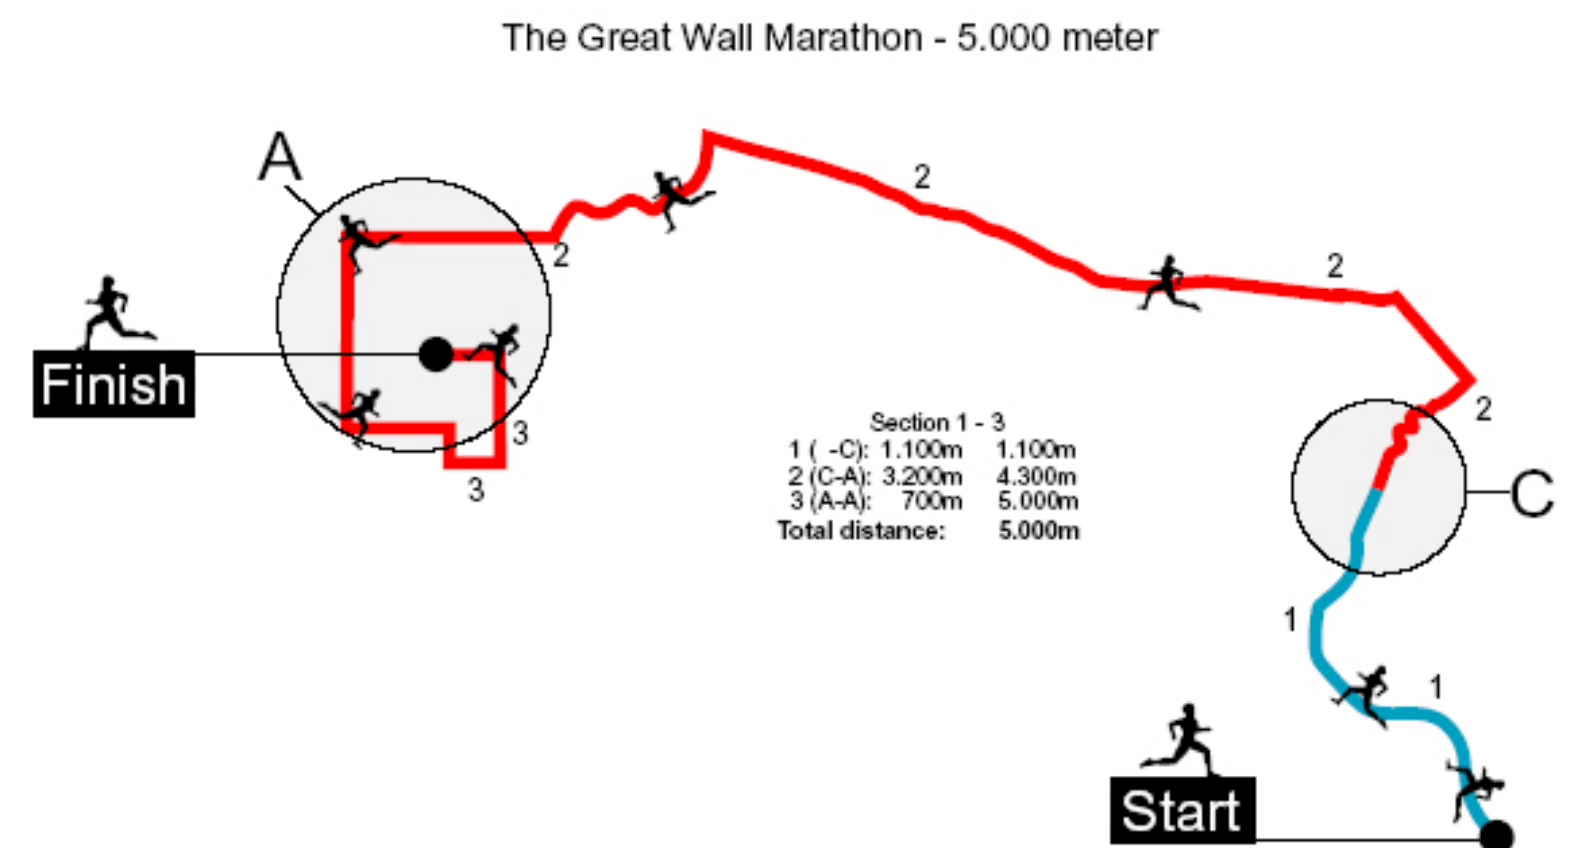

The Great Wall Marathon

Section 1 - 24

1 (A-B):	800m	800m
2 (B-C):	4.500m	5.300m
3 (C-A):	3.200m	8.500m
4 (A-B):	800m	9.300m
5 (B-D):	2.625m	11.925m
6 (D-E):	935m	12.860m
7 (E-F):	440m	13.300m
8 (F-G):	400m	13.700m
9 (G-H):	2.000m	15.700m
10 (H-I):	370m	16.070m
11 (I-J):	1.900m	17.970m
12&13(J-K):	2.760m	20.730m
14 (K-L):	3.000m	23.730m
15&16(L-M):	2.500m	26.230m
17 (M-N):	1.330m	27.560m
18 (N-E):	2.600m	30.160m
19 (E-D):	935m	31.095m
20 (D-B):	2.625m	33.720m
21 (B-A):	800m	34.520m
22 (A-C):	2.375m	36.895m
23 (C-B):	4.500m	41.395m
24 (B-A):	800m	42.195m
Total distance: 42.195m		

Section 1 - 12

1 (A-B):	800m	800m
2 (B-C):	4.500m	5.300m
3 (C-A):	3.200m	8.500m
4 (A-B):	800m	9.300m
5 (B-D):	2.625m	11.925m
6 (D-E):	935m	12.860m
7 (E-F):	440m	13.300m
8 (F-G):	400m	13.700m
9 (G-E):	3.038m	16.738m
10 (E-D):	935m	17.673m
11 (D-B):	2.625m	20.298m
12 (B-A):	800m	21.098m
Total distance: 21.098m		

Section 1-4

A-A	1.500m	1.500m
A-C	3.200m	4.700m
C-B	4.500m	9.200m
B-A	800m	10.000m
Total distance 10.000m		

Section 1 - 3

1 (-C):	1.100m	1.100m
2 (C-A):	3.200m	4.300m
3 (A-A):	700m	5.000m
Total distance: 5.000m		